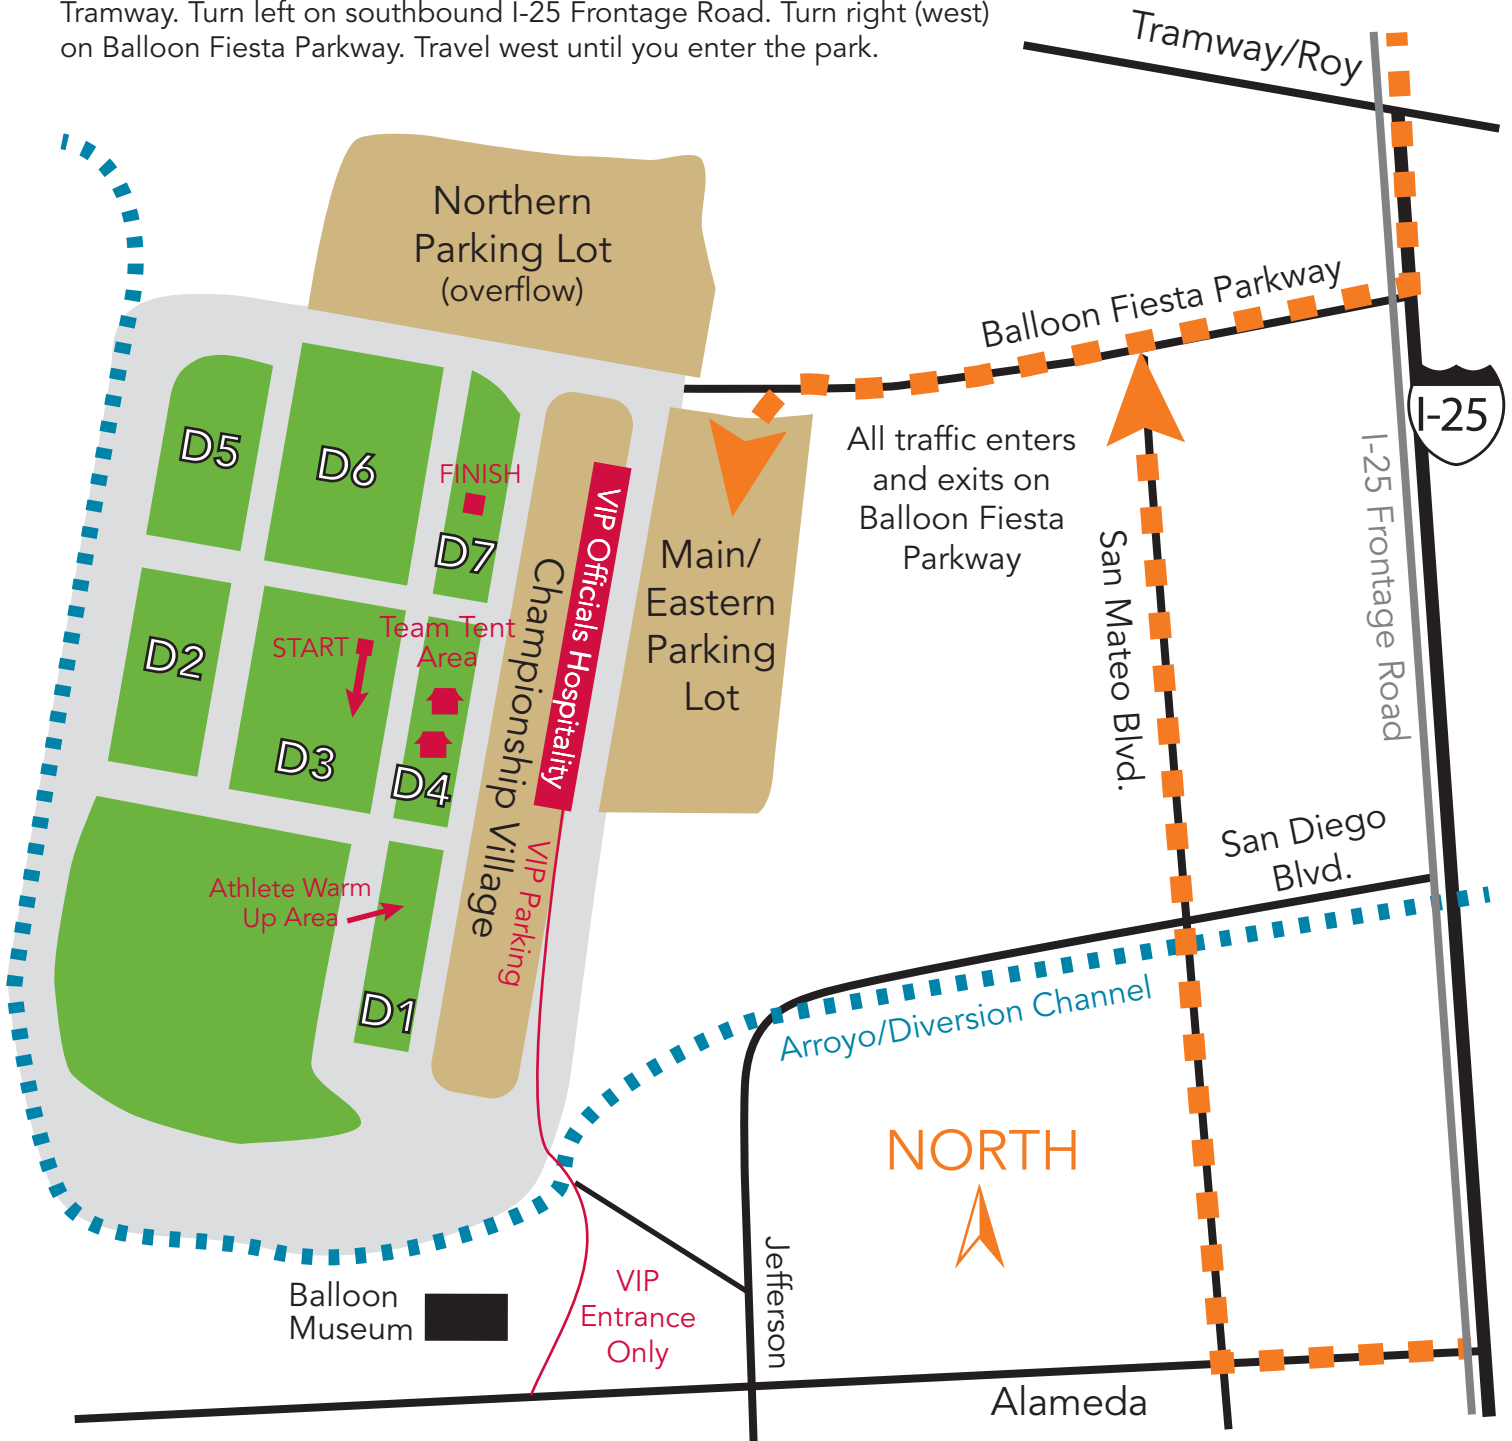

2012 Junior Olympic Cross Country Championships Balloon Fiesta Park

Directions from Tramway

Northbound, from 1-25 exit at 234 (Sandia Casino). Turn left (west) on Tramway. Turn left on southbound I-25 Frontage Road. Turn right (west) on Balloon Fiesta Parkway. Travel west until you enter the park.

Directions from Alameda/San Mateo

Northbound, from 1-25 exit at Alameda Blvd. (Hwy. 258). Turn left (west) on Alameda. Turn right on San Mateo (north). Turn left (west) on Balloon Fiesta Parkway. Travel west until you enter the park.