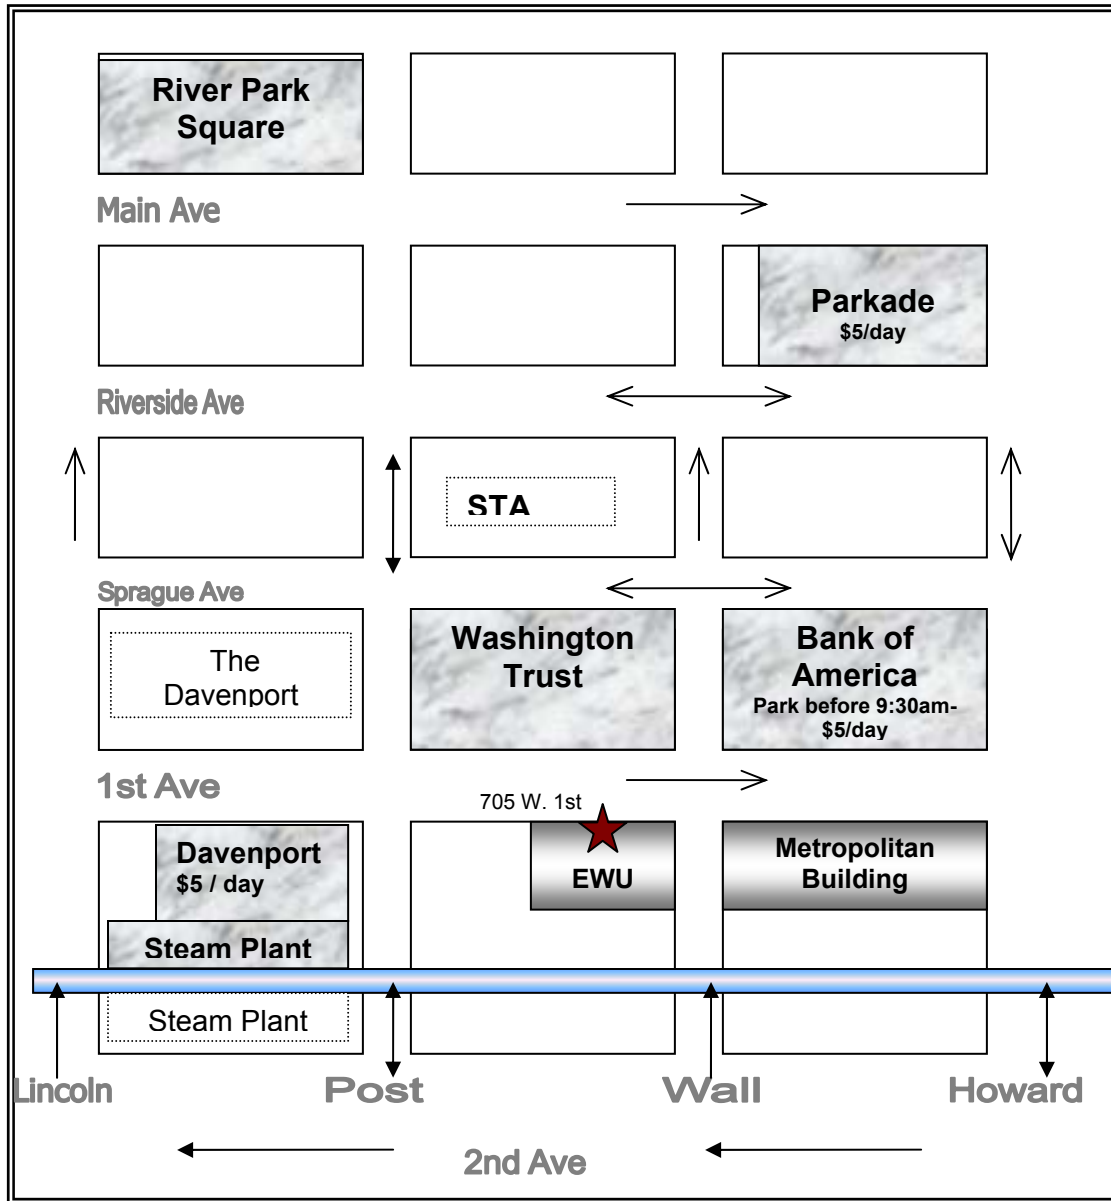

Area Parking

From I-90:

Traveling **Eastbound** on I-90, take the Maple/Lincoln St. Exit. Take first left (second light) and proceed north on Maple for three blocks. Turn right (east) on 1st Ave. Continue (several blocks) to 705 W. 1st Ave.

Traveling **Westbound** on I-90, take the Lincoln Street Exit. Proceed north on Lincoln to 1st Ave. Turn right (east) and continue 1 block to EWU Spokane Center.