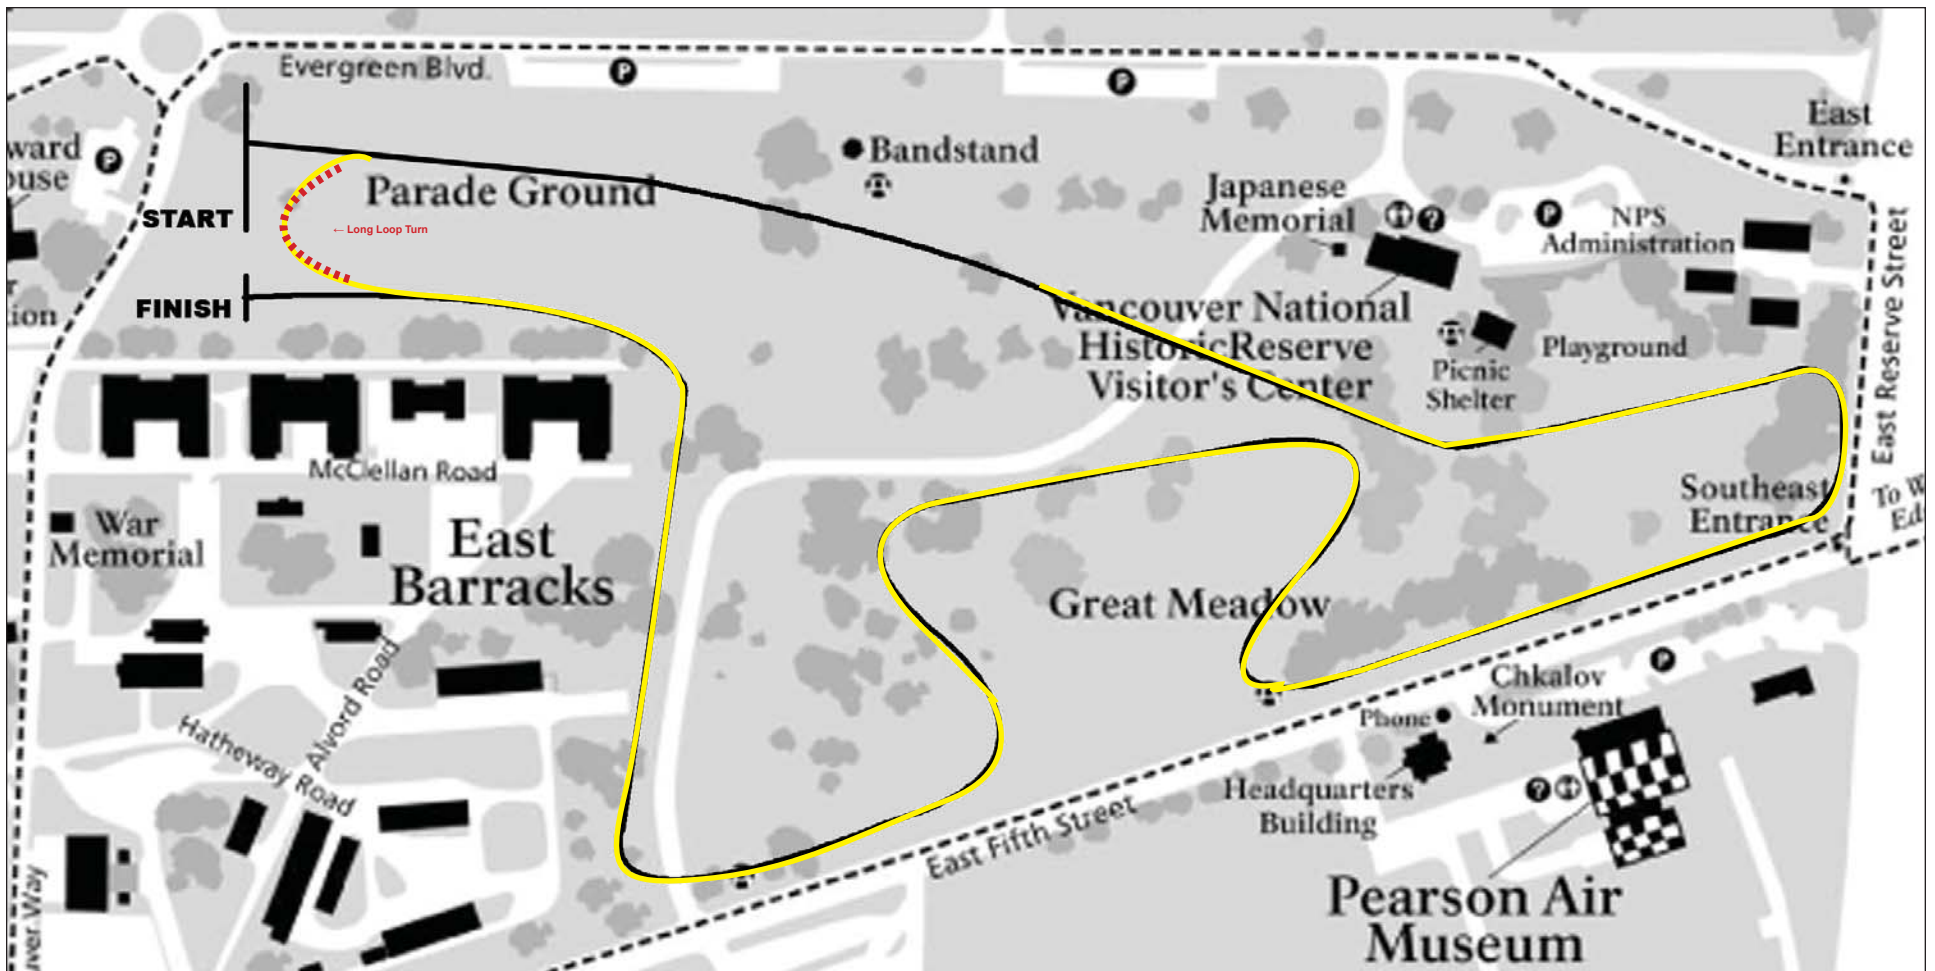

Ft. Vancouver National Historic Site - 5,000 Meters

Loop 1

0-1,395 meters

Ft. Vancouver National Historic Site - 5,000 Meters

Loop 2

1,395-3,000 meters

Ft. Vancouver National Historic Site - 5,000 Meters

Loop 3

3,000-5,000 meters