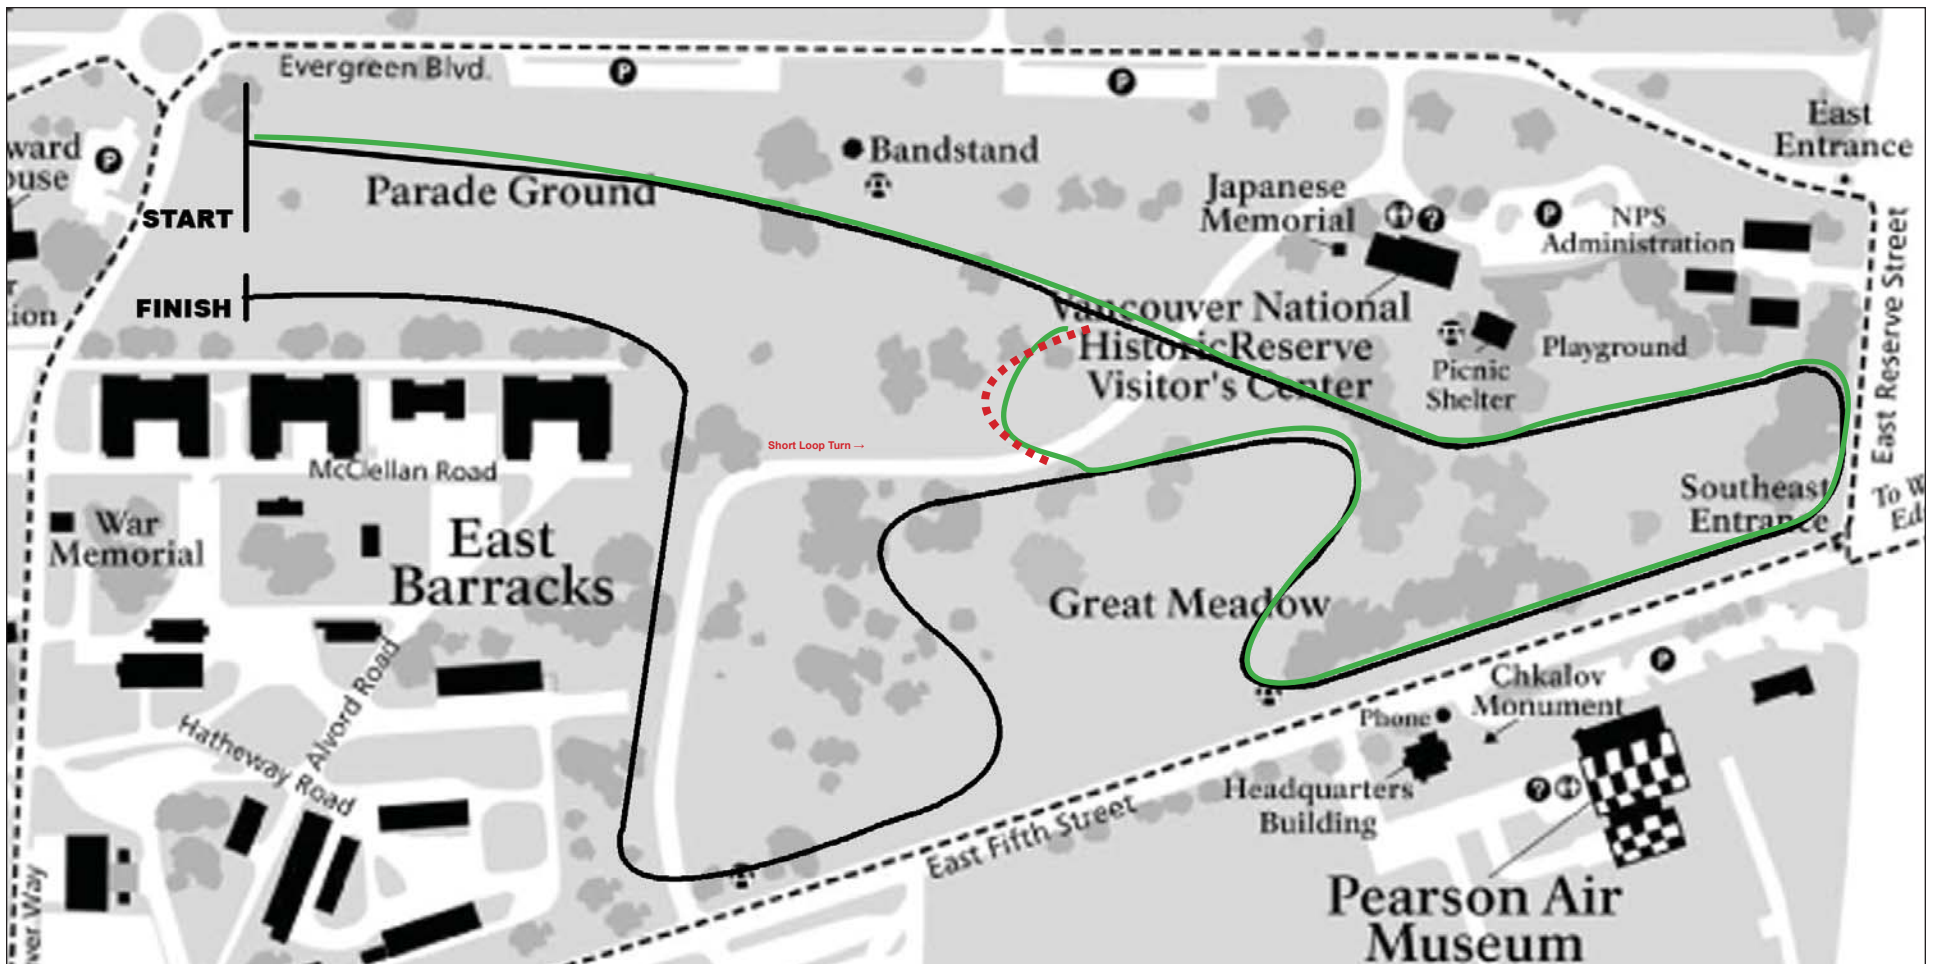

Ft. Vancouver National Historic Site - 5,000 Meters

Loop 1

0-1,395 meters

Ft. Vancouver National Historic Site - 5,000 Meters

Loop 2

1,395-3,000 meters

Ft. Vancouver National Historic Site - 5,000 Meters

Loop 3

3,000-5,000 meters