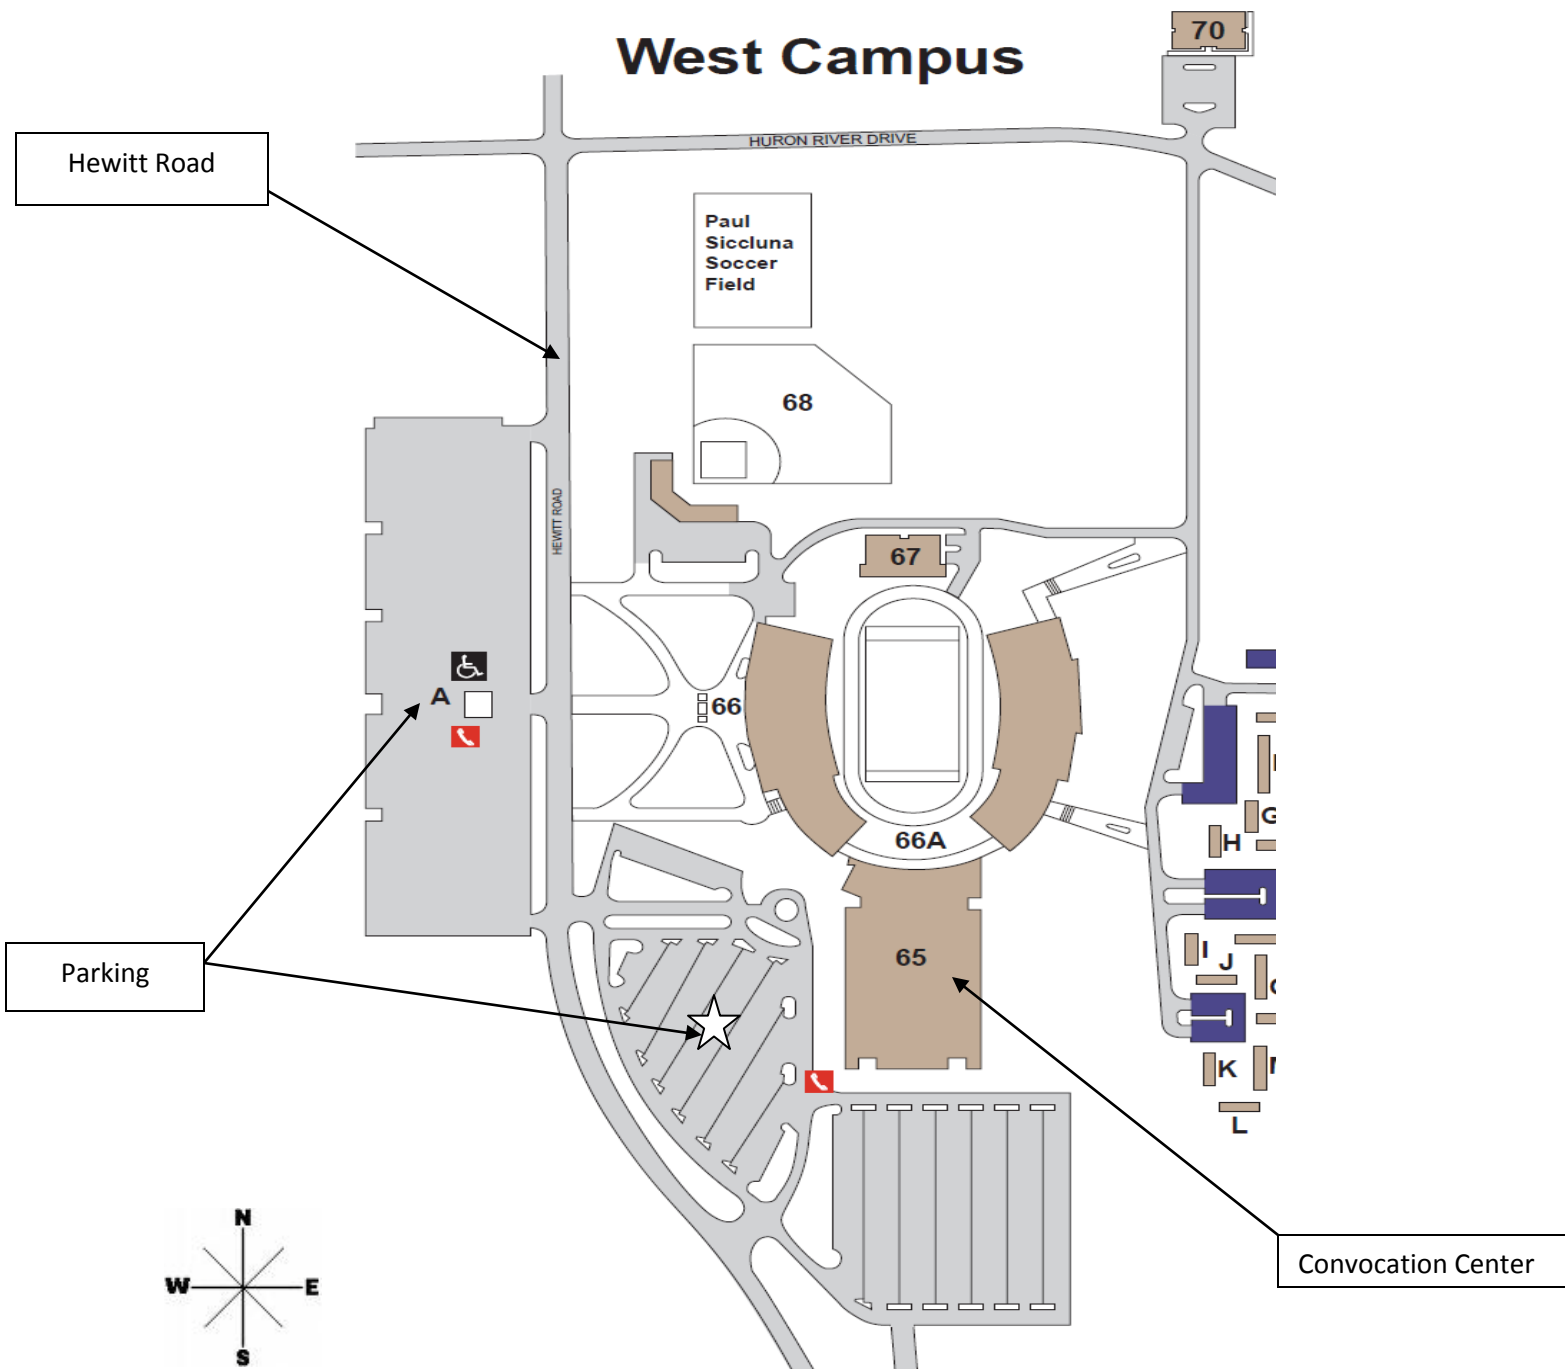

West Campus

LEGEND

A: Student Lot Parking

66/66A: Stadium and Track

66/66A: Stadium and Track

65: Convocation Center

☆ : Additional Parking