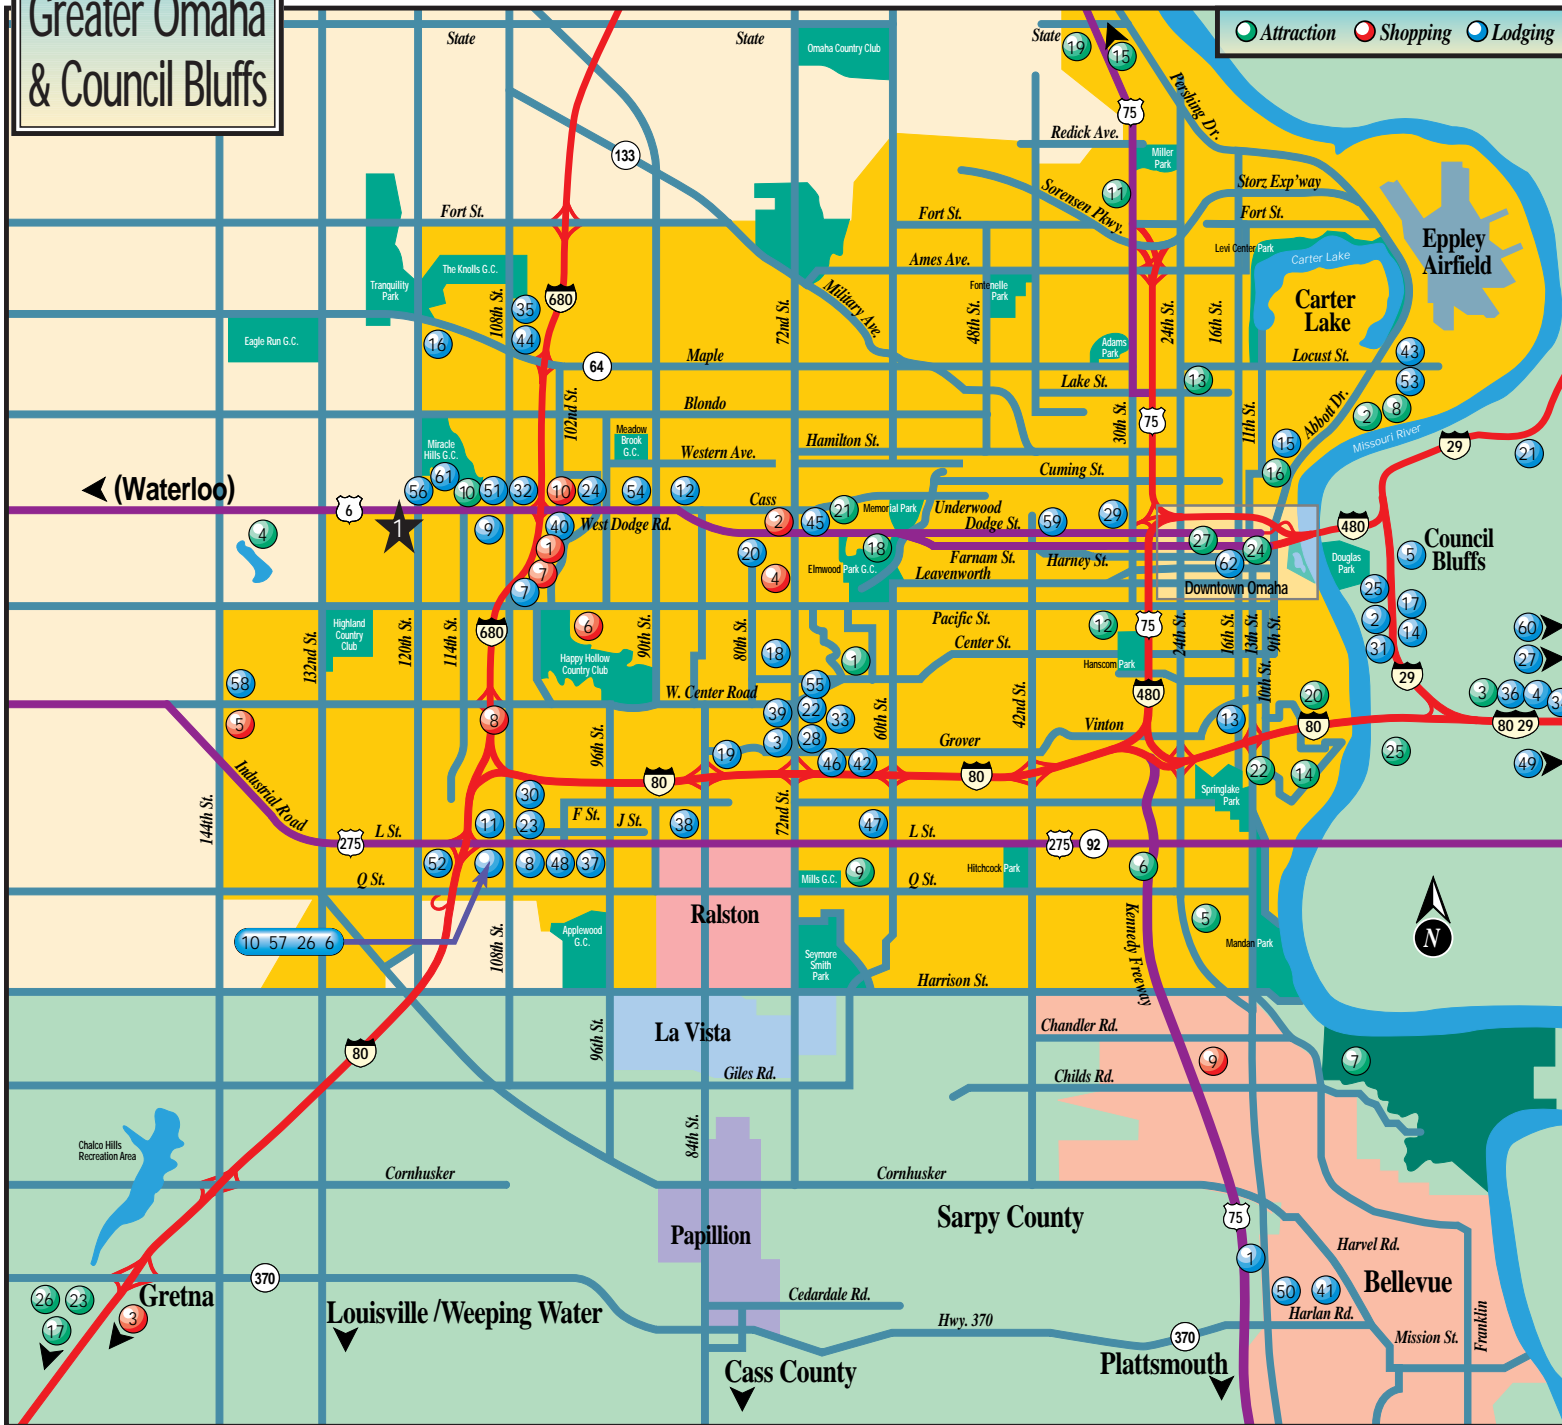

A Map of Greater Omaha & Council Bluffs

GREATER OMAHA & COUNCIL BLUFFS

* Located in Council Bluffs

- ★ BURKE HIGH SCHOOL
- 1 Aksarben
- 2 Belle Riverboat
- 3 Bluffs Run Casino*
- 4 Boys Town
- 5 Czechoslovak Museum
- 6 El Museo Latino
- 7 Fontenelle Forest Nature Center
- 8 Freedom Park
- 9 Fun Plex
- 10 Funny Bone Comedy Club
- 11 General Crook House
- 12 Gerald Ford Birthsite
- 13 Great Plains Black Museum
- 14 Henry Doorly Zoo/IMAX 3D
- 15 Historic Florence Bank & Depot
- 16 Kenefick Park
- 17 Mahoney State Park
- 18 Mallory Kountze Planetarium
- 19 Mormon Trail Center
- 20 Omaha Botanical Gardens
- 21 Omaha Community Playhouse
- 22 Omaha's Rosenblatt Stadium
- 23 SAC Museum
- 24 The Old Market
- 25 Western Historic Trails Center*
- 26 Wildlife Safari
- 27 Other Downtown Attractions:
 - a. Durham Western Heritage Museum
 - b. Heartland of America Park
 - c. Joslyn Art Museum
 - d. Omaha Children's Museum
- 28 Borsheim's Fine Jewelry
- 29 Crossroads Mall
- 30 Nebraska Crossing Factory Stores
- 31 Nebraska Furniture Mart/NFM Mega Mart
- 32 Oak View Mall
- 33 One Pacific Place
- 34 Regency Court
- 35 Rockbrook Village
- 36 Southroads Mall
- 37 Westroads Mall
- 38 American Family Inn
- 39 Ameristar Casino Hotel*
- 40 Best Western
- 41 Best Western Crossroads*
- 42 Best Western
- 43 Best Western Metro Inn & Suites*
- 44 Best Western Omaha Inn
- 45 Best Western Regency West
- 46 Baymont Inn
- 47 Candlewood Hotel
- 48 Clarion Hotel Carlisle
- 49 Comfort Inn of Omaha
- 50 Comfort Inn Hotel & Suites
- 51 Comfort Inn at the Zoo
- 52 Comfort Suites of Council Bluffs*
- 53 Country Inn & Suites Airport
- 54 Country Inn & Suites West
- 55 Days Inn*
- 56 DoubleTree Guest Suites
- 57 Econo Lodge I-80
- 58 Econo Lodge West Dodge
- 59 Garden Inn*
- 60 Hampton Inn Central
- 61 Hampton Inn SW
- 62 Hampton Inn Westroads
- 63 Harvey's Casino Hotel*
- 64 Hawthorn Suites Hotel
- 65 Heartland Inn (Follow I-80)*
- 66 Holiday Inn Central
- 67 Holiday Inn Express - Downtown Omaha
- 68 Holiday Inn Express Hotel & Suites
- 69 Holiday Inn Hotel & Suites*
- 70 Holiday Inn Northwest - Soon to be Crowne Plaza West
- 71 Homewood Suites
- 72 Interstates Inn*
- 73 La Quinta Inn Omaha
- 74 Motel 6 of Council Bluffs*
- 75 Motel 6 of Omaha
- 76 Motel 89
- 77 Oak Creek Inn
- 78 Omaha Marriott Hotel
- 79 Quality Inn & Suites
- 80 Ramada Inn Central
- 81 Ramada Inn Airport
- 82 Ramada Limited Suites
- 83 Residence Inn by Marriott
- 84 Rodeway Inn
- 85 Satellite Motel
- 86 Savannah Suites
- 87 Settle Inn & Suites Headquarters Hotel (Follow I-80)*
- 88 Settle Inn & Suites-Bellevue
- 89 Settle Inn & Suites-Omaha
- 90 Sheraton Four Points
- 91 Sleep Inn
- 92 StudioPLUS
- 93 Super 8 Ak-Sar-Ben Motel
- 94 Super 8 Omaha - West Dodge Motel
- 95 Super 8 Omaha - West L. Motel
- 96 Townhouse Inn
- 97 Travel Inn
- 98 Western Inn (Follow I-80)*
- 99 Wyndham Garden Hotel
- 100 Downtown Hotels
 - a. DoubleTree Hotel
 - b. Embassy Suites
 - c. Redick Plaza
 - d. Westin Aquila Hotel